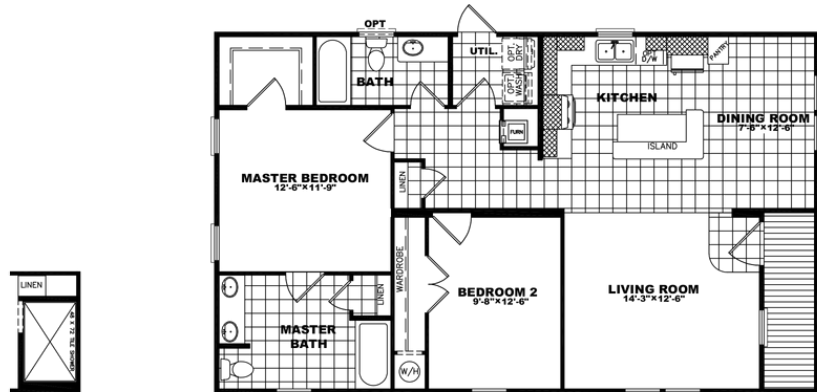

The Waco Cottage Stretch

The Waco Cottage Stretch Model number: 32DEV28442AH19

2 beds • 2 baths • 1232 sq.ft. • 28' width • 44' depth

Our home building facilities invest in continuous product and process improvements. Plans, dimensions, features, materials, specifications and availability are subject to change without notice or obligation. Renderings and floor plans are representative likenesses of our homes and may differ from the actual homes. We invite you to tour a Home Center near you and inspect the highest value in quality housing available or call (254) 799-5522 to speak with a Home Consultant. Copyright 2017, CMH. All rights reserved.

The Waco Cottage Stretch Model number: 32DEV28442AH19

2 beds • 2 baths • 1232 sq.ft. • 28' width • 44' depth

Our home building facilities invest in continuous product and process improvements. Plans, dimensions, features, materials, specifications and availability are subject to change without notice or obligation. Renderings and floor plans are representative likenesses of our homes and may differ from the actual homes. We invite you to tour a Home Center near you and inspect the highest value in quality housing available or call (254) 799-5522 to speak with a Home Consultant. Copyright 2017, CMH. All rights reserved.