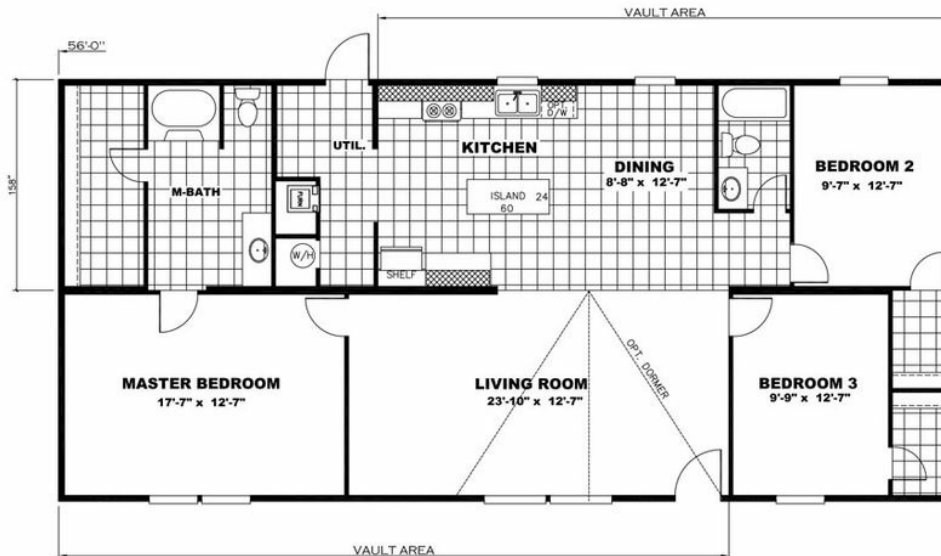

# The Bambino

**The Bambino** Model number: 97TRU28563RH19  
**3 beds • 2 baths • 1568 sq.ft. • 28' width • 56' depth**

Our home building facilities invest in continuous product and process improvements. Plans, dimensions, features, materials, specifications and availability are subject to change without notice or obligation. Renderings and floor plans are representative likenesses of our homes and may differ from the actual homes. We invite you to tour a Home Center near you and inspect the highest value in quality housing available or call (254) 799-5522 to speak with a Home Consultant. Copyright 2017, CMH. All rights reserved.

## The Bambino Model number: 97TRU28563RH19

**3 beds • 2 baths • 1568 sq.ft. • 28' width • 56' depth**

Our home building facilities invest in continuous product and process improvements. Plans, dimensions, features, materials, specifications and availability are subject to change without notice or obligation. Renderings and floor plans are representative likenesses of our homes and may differ from the actual homes. We invite you to tour a Home Center near you and inspect the highest value in quality housing available or call (254) 799-5522 to speak with a Home Consultant. Copyright 2017, CMH. All rights reserved.