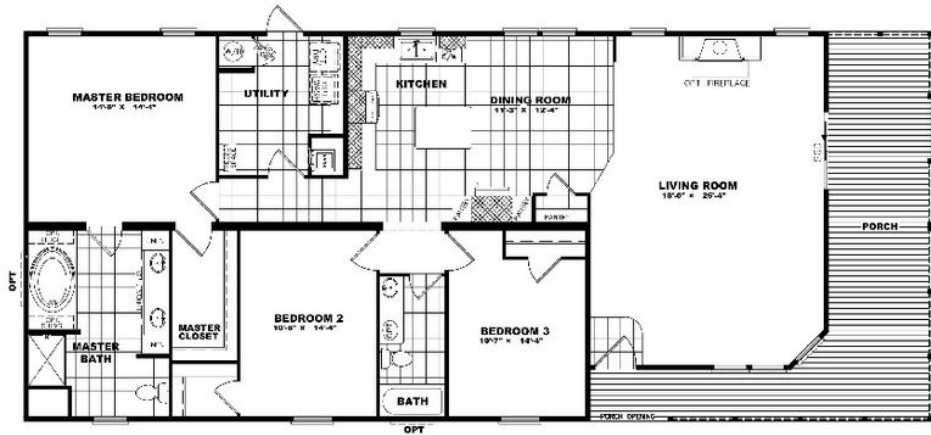

### The Magnolia Modular Model number: 32DEV32703AM17

**3 beds • 2 baths • 2240 sq.ft. • 32' width • 70' depth**

Our home building facilities invest in continuous product and process improvements. Plans, dimensions, features, materials, specifications and availability are subject to change without notice or obligation. Renderings and floor plans are representative likenesses of our homes and may differ from the actual homes. We invite you to tour a Home Center near you and inspect the highest value in quality housing available or call (254) 799-5522 to speak with a Home Consultant. Copyright 2017, CMH. All rights reserved.

## The Magnolia Modular Model number: 32DEV32703AM17

**3 beds • 2 baths • 2240 sq.ft. • 32' width • 70' depth**

Our home building facilities invest in continuous product and process improvements. Plans, dimensions, features, materials, specifications and availability are subject to change without notice or obligation. Renderings and floor plans are representative likenesses of our homes and may differ from the actual homes. We invite you to tour a Home Center near you and inspect the highest value in quality housing available or call (254) 799-5522 to speak with a Home Consultant. Copyright 2017, CMH. All rights reserved.