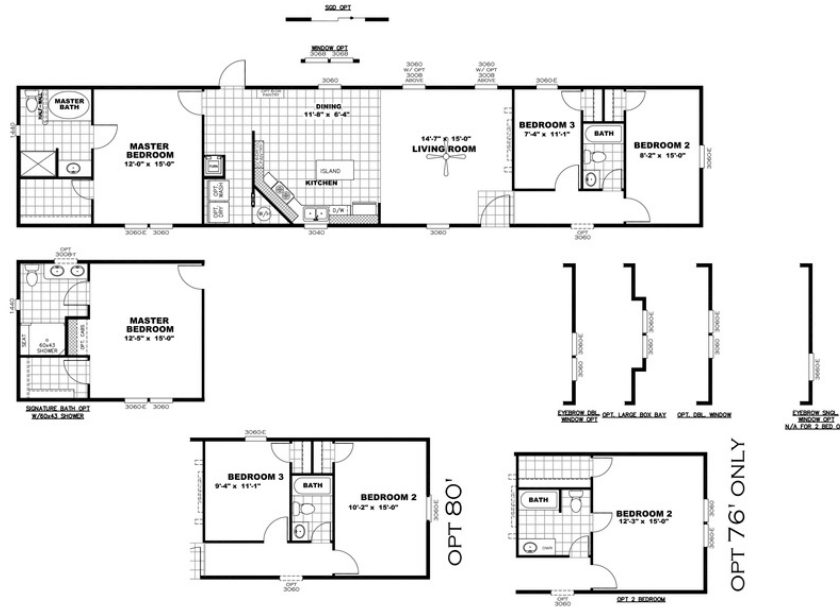

Bay Window

DRAWING # 31S122

MODEL# MXR16763A-N

16'x76' MAXIMIZER

Bay Window Model number: 31MXR16763AH18

3 beds • 2 baths • 1216 sq.ft. • 16' width • 76' depth

Our home building facilities invest in continuous product and process improvements. Plans, dimensions, features, materials, specifications and availability are subject to change without notice or obligation. Renderings and floor plans are representative likenesses of our homes and may differ from the actual homes. We invite you to tour a Home Center near you and inspect the highest value in quality housing available or call (254) 799-5522 to speak with a Home Consultant. Copyright 2017, CMH. All rights reserved.

<https://www.claytonhomesofwaco.com>

CLAYTON HOMES-WACO

4903 N I-35
WACO, TX 76705

Monday - Thursday: 9am to 6pm
Friday: 9am to 6pm
Saturday: 9am to 5pm
Sunday: Closed

(254) 799-5522