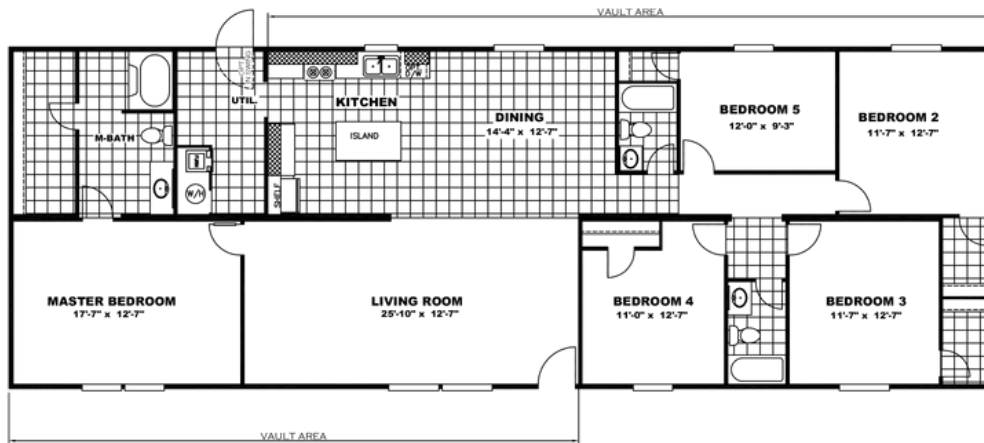

The Triumph Deluxe

The Triumph Deluxe Model number: 97TRU28765AH19

5 beds • 2 baths • 2128 sq.ft. • 28' width • 76' depth

Our home building facilities invest in continuous product and process improvements. Plans, dimensions, features, materials, specifications and availability are subject to change without notice or obligation. Renderings and floor plans are representative likenesses of our homes and may differ from the actual homes. We invite you to tour a Home Center near you and inspect the highest value in quality housing available or call (254) 799-5522 to speak with a Home Consultant. Copyright 2017, CMH. All rights reserved.

<https://www.claytonhomesofwaco.com>

CLAYTON HOMES-WACO

4903 N I-35
WACO, TX 76705

Monday - Thursday: 9am to 6pm
Friday: 9am to 6pm
Saturday: 9am to 5pm
Sunday: Closed

(254) 799-5522