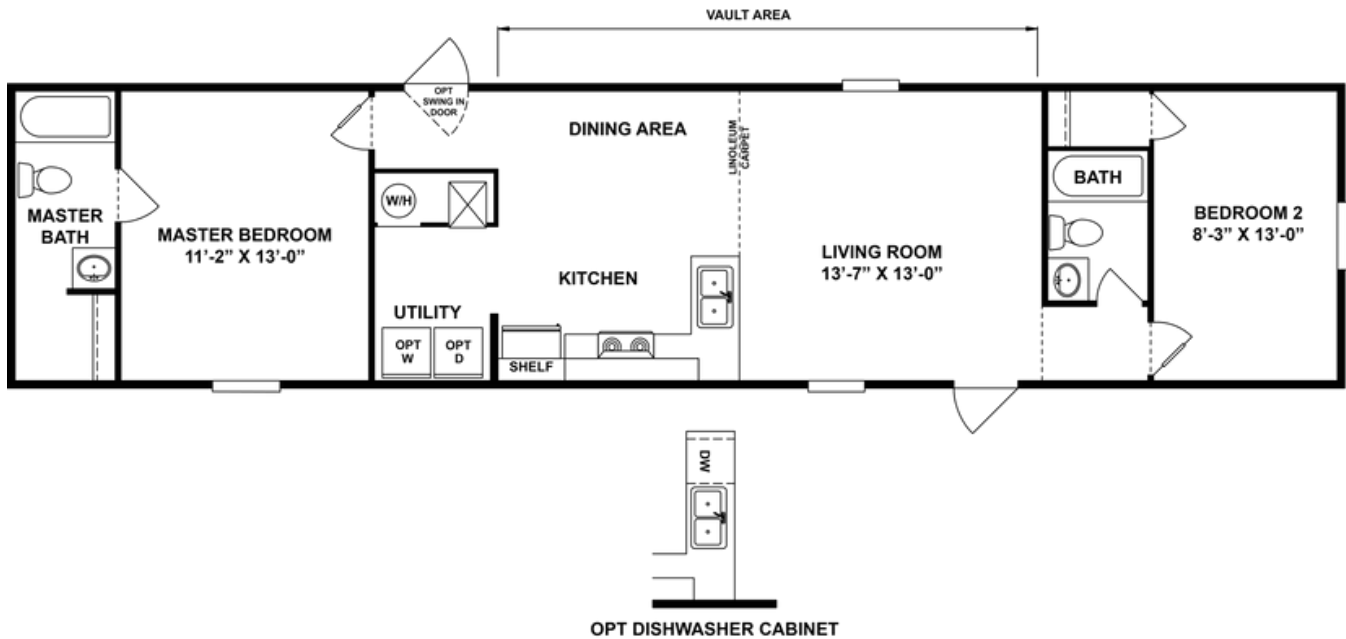

Peyton 2 Bed

Peyton 2 Bed Model number: 97TRR14602AH19

2 beds • 2 baths • 840 sq.ft. • 14' width • 60' depth

Our home building facilities invest in continuous product and process improvements. Plans, dimensions, features, materials, specifications and availability are subject to change without notice or obligation. Renderings and floor plans are representative likenesses of our homes and may differ from the actual homes. We invite you to tour a Home Center near you and inspect the highest value in quality housing available or call (254) 799-5522 to speak with a Home Consultant. Copyright 2017, CMH. All rights reserved.

<https://www.claytonhomesofwaco.com>

CLAYTON HOMES-WACO

4903 N I-35
WACO, TX 76705

Monday - Thursday: 9am to 6pm
Friday: 9am to 6pm
Saturday: 9am to 5pm
Sunday: Closed

(254) 799-5522

Peyton 2 Bed Model number: 97TRR14602AH19

2 beds • 2 baths • 840 sq.ft. • 14' width • 60' depth

Our home building facilities invest in continuous product and process improvements. Plans, dimensions, features, materials, specifications and availability are subject to change without notice or obligation. Renderings and floor plans are representative likenesses of our homes and may differ from the actual homes. We invite you to tour a Home Center near you and inspect the highest value in quality housing available or call (254) 799-5522 to speak with a Home Consultant. Copyright 2017, CMH. All rights reserved.