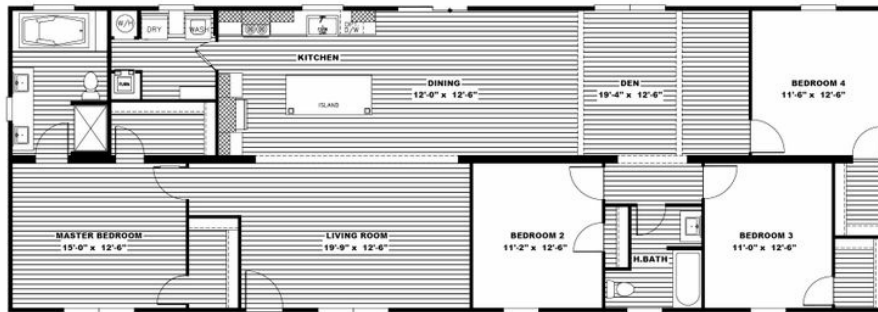

### The Cooper Model number: 52FRM28764CH19

4 beds • 2 baths • 2128 sq.ft. • 28' width • 76' depth

Our home building facilities invest in continuous product and process improvements. Plans, dimensions, features, materials, specifications and availability are subject to change without notice or obligation. Renderings and floor plans are representative likenesses of our homes and may differ from the actual homes. We invite you to tour a Home Center near you and inspect the highest value in quality housing available or call (254) 799-5522 to speak with a Home Consultant. Copyright 2017, CMH. All rights reserved.

## The Cooper

Model number: 52FRM28764CH19

**4 beds • 2 baths • 2128 sq.ft. • 28' width • 76' depth**

Our home building facilities invest in continuous product and process improvements. Plans, dimensions, features, materials, specifications and availability are subject to change without notice or obligation. Renderings and floor plans are representative likenesses of our homes and may differ from the actual homes. We invite you to tour a Home Center near you and inspect the highest value in quality housing available or call (254) 799-5522 to speak with a Home Consultant. Copyright 2017, CMH. All rights reserved.